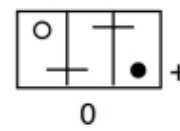

# Specifications

Type	339-100
Volt	6
Ah/20	100
CCA/EN	400
Length (m.m.)	225
Width (m.m.)	174
Height (m.m.)	217
Weight, dry (kg)	12,3
Polarity	0
Box	Hard Rubber
DIN	10011
Recommended Charge Rate (Amps)	5
Country of origin	Denmark